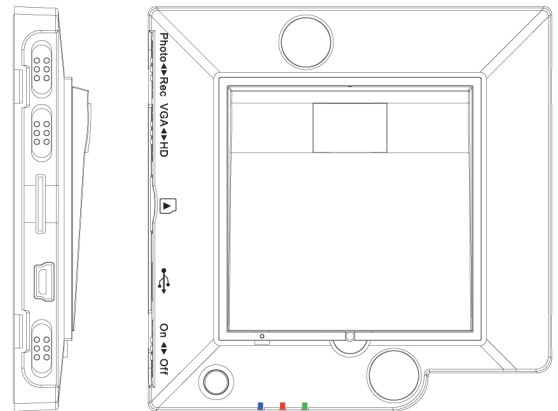

# Wall Switch 720P Covert DVR

### Feature

- Covert DVR in wall switch design
- Smallest 2 mega pixels pin-hole camera made especially for recording use
- Quick and easy installation/un-installation
- Real time record any video and audio evidence instantaneously
- PIR function for auto monitoring
- PIR function for video recording and photo shooting
- RTC(real time clock) function
- 720P high definition video 1280X720 at 30fps .avi format
- 3 indicators for status review on installation,
  - 1) Green: battery charging
  - 2) Blue: power on / low battery
  - 3) Red: video recording / photo shooting

### Specification

Item Number	PV-WS10
Camera	2MP CMOS
Resolution	640X480@30fps / 1280X720@30fps
MIN Illumination	1.3 Lux
Field of View	61
Lens	0.6mm
Memory Card	MicroSD, supports up to 32G SDHC
Time Stamp	YYYY.MM.DD HH:MM:SS
Video File Format	AVI
Photo File Format	M-JPEG
Battery Capacity	950mA
Charging Time	3 Hours
Working Hour	VGA: 260min. / HD: 320min. (approx.)
Standby Hour	up to 5 days (approx.)
Operation Mode	PIR Trigger Record / PIR Trigger Photo
LED Indications	Green: charge Blue: power on / low battery Red: video recording / photo shooting
Dimension	16.5X85.5X85.5mm
Weight	80g